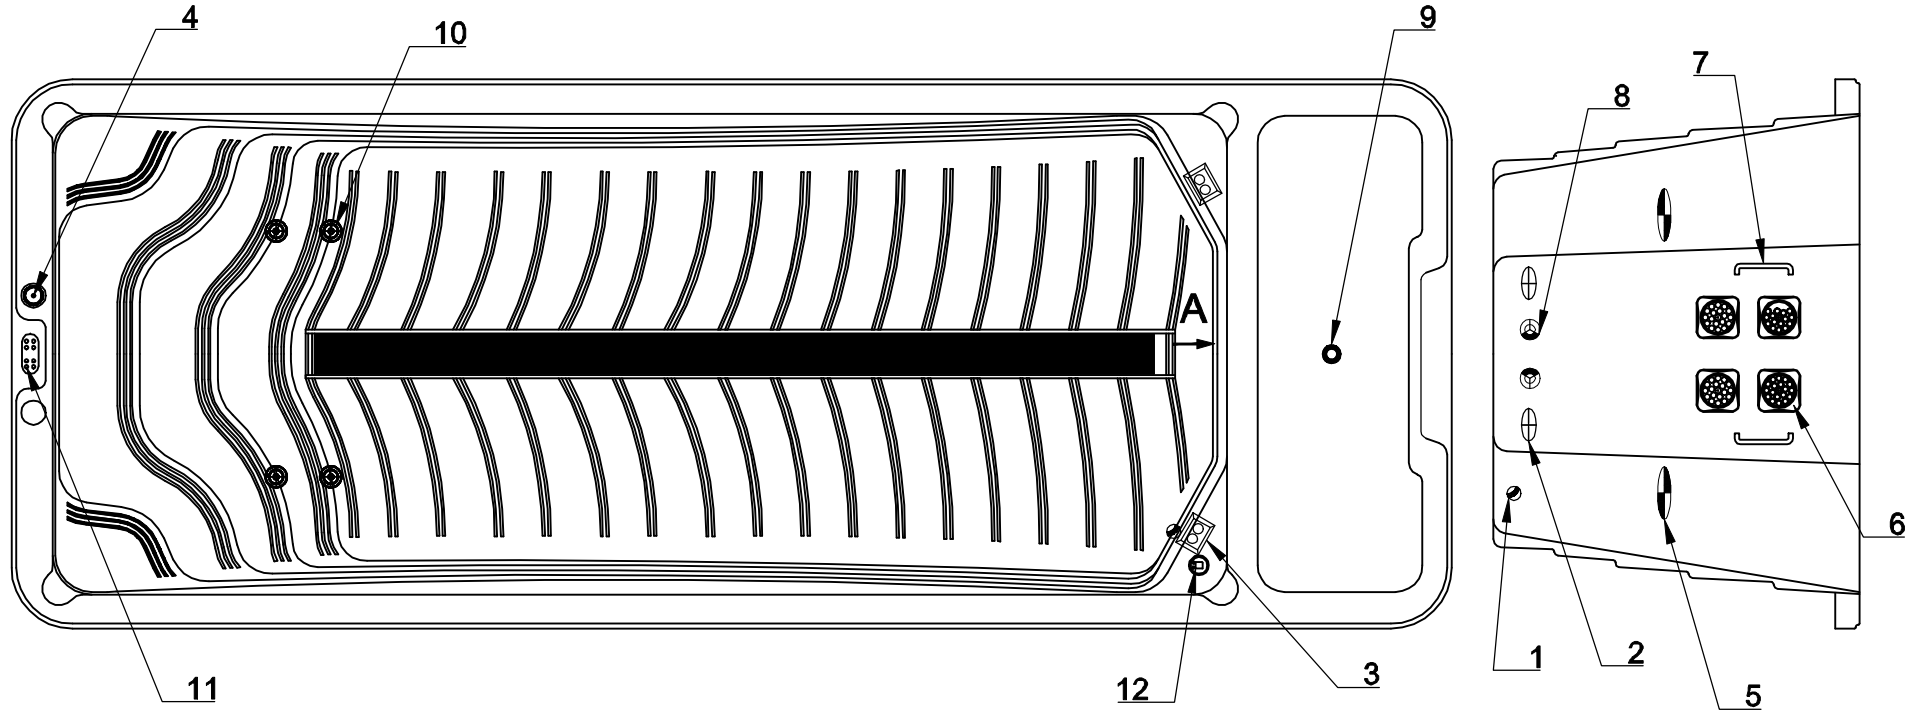

12	⊕	INVERTER CONTROL PANEL	01.03.05.0683	1	pcs	6	⊕	3"Swim Jet	01.03.04.0177	4	pcs
11	⊕	CONTROL PANEL	01.03.05.0650	1	pcs	5	⊕	5" Light housing without Holder	01.03.03.0108	2	pcs
10	⊕	3"Suction (full set)	01.03.03.0472	4	pcs	4	⊕	Swim Pole Base	01.02.12.0004	1	pcs
9	⊕	Large 1" Jet assembly-Pearl grey	01.03.04.0243	1	pcs	3	⊕	Twin Cilinder Skimmer (carbon grey)	01.02.13.05.0120	2	pcs
8	⊕	Ozone Connection (Whole Set)	01.03.03.0221	2	pcs	2	⊕	2"Suction (full set)	01.03.03.0248	2	pcs
7	⊕	Stainless steel Handrail(∅28*180mm)	01.02.12.0001	2	pcs	1	⊕	Bottom Drain	01.03.04.0099	1	pcs

NO	ICON	DESCRIPTION	PART #	QTY	UNIT	NO	ICON	DESCRIPTION	PART #	QTY	UNIT

Edition:02/06/2018

ZC.RS60.0001