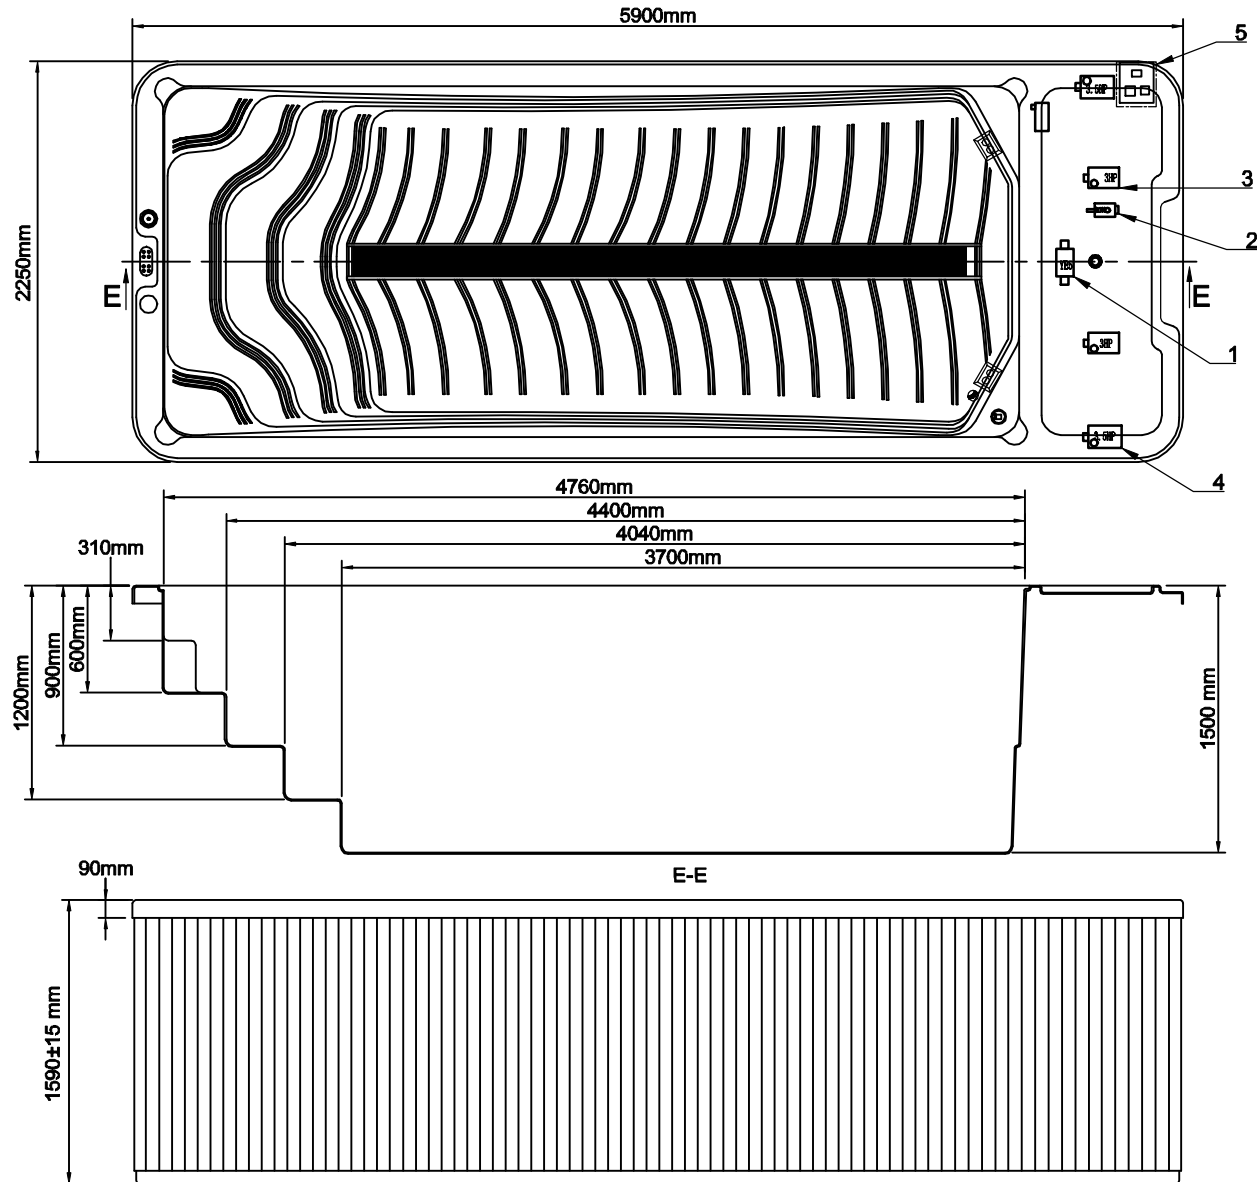

5		Inverter system	01.02.06.09.0007	1	pcs
4		3.5HP inverter Speed PUMP	01.03.05.0376	2	pcs
3		3HP Single Speed PUMP	01.03.05.0553	2	pcs
2		1HP Circulation Pump-JA100	01.03.05.0469	1	pcs
1		Control Box (IN.YE5)	01.03.05.0348	1	pcs
NO/ICON		DESCRIPTION	PART #	QTY	UNIT
Edition:02/06/2018			ZC.RS60.0001		

Notes: Due to manufacturing tolerances, there could be some minor differences between the actual spa and the drawing above. If site planning is critical to such tolerances, be sure to measure your actual spa.
All specifications are subject to change without notice.
Some components may be optional on your spa.