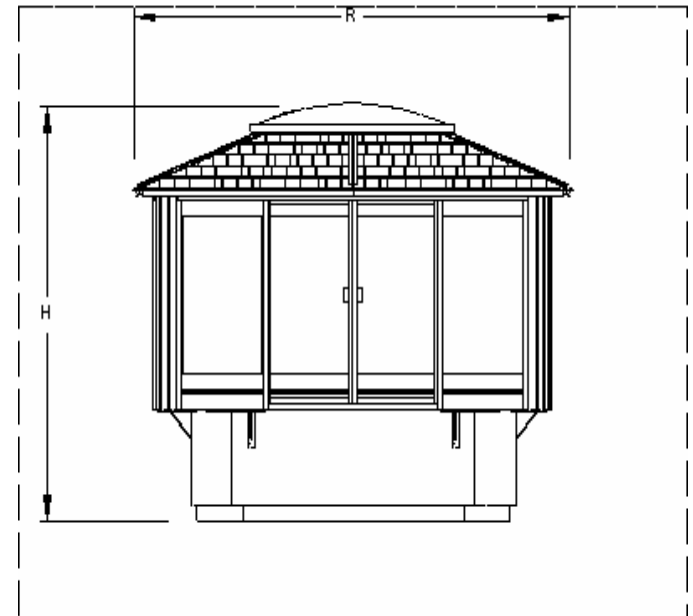

*Hot Spring, Jetsetter, Mallorca, Aria, Jetsetter, Prodigy, Sovereign, Vista, Summit, Vanguard, Grandee and Envoy are trademarks of Watkins Mfg.